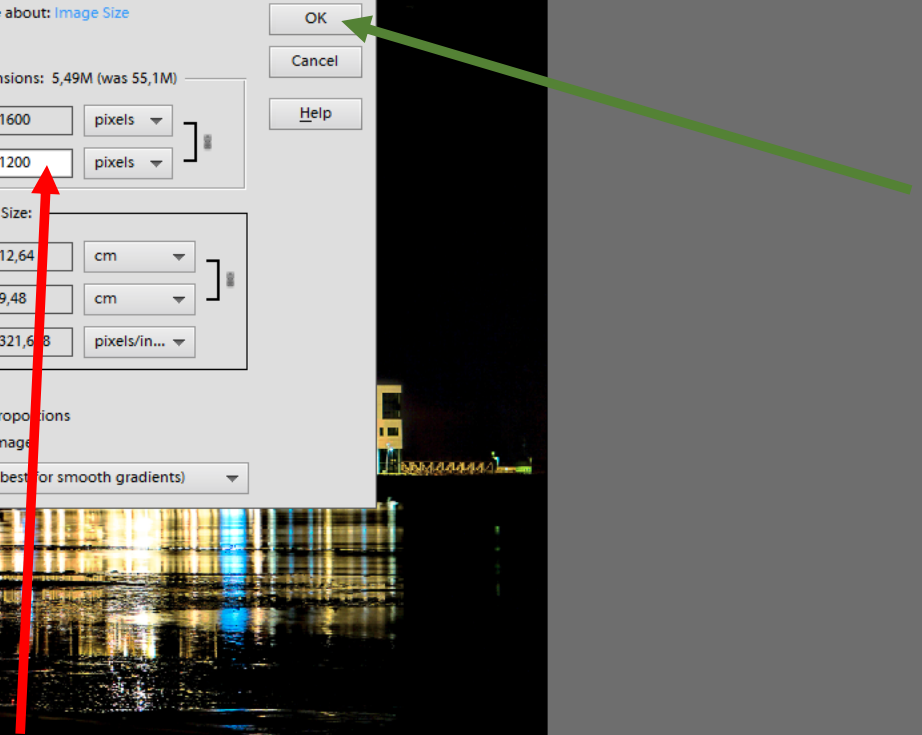

- Smart Fix
- Exposure
- Levels
- Color
- Balance
- Sharpen

Hand

1:1 Fit Screen Fill Screen Print Size